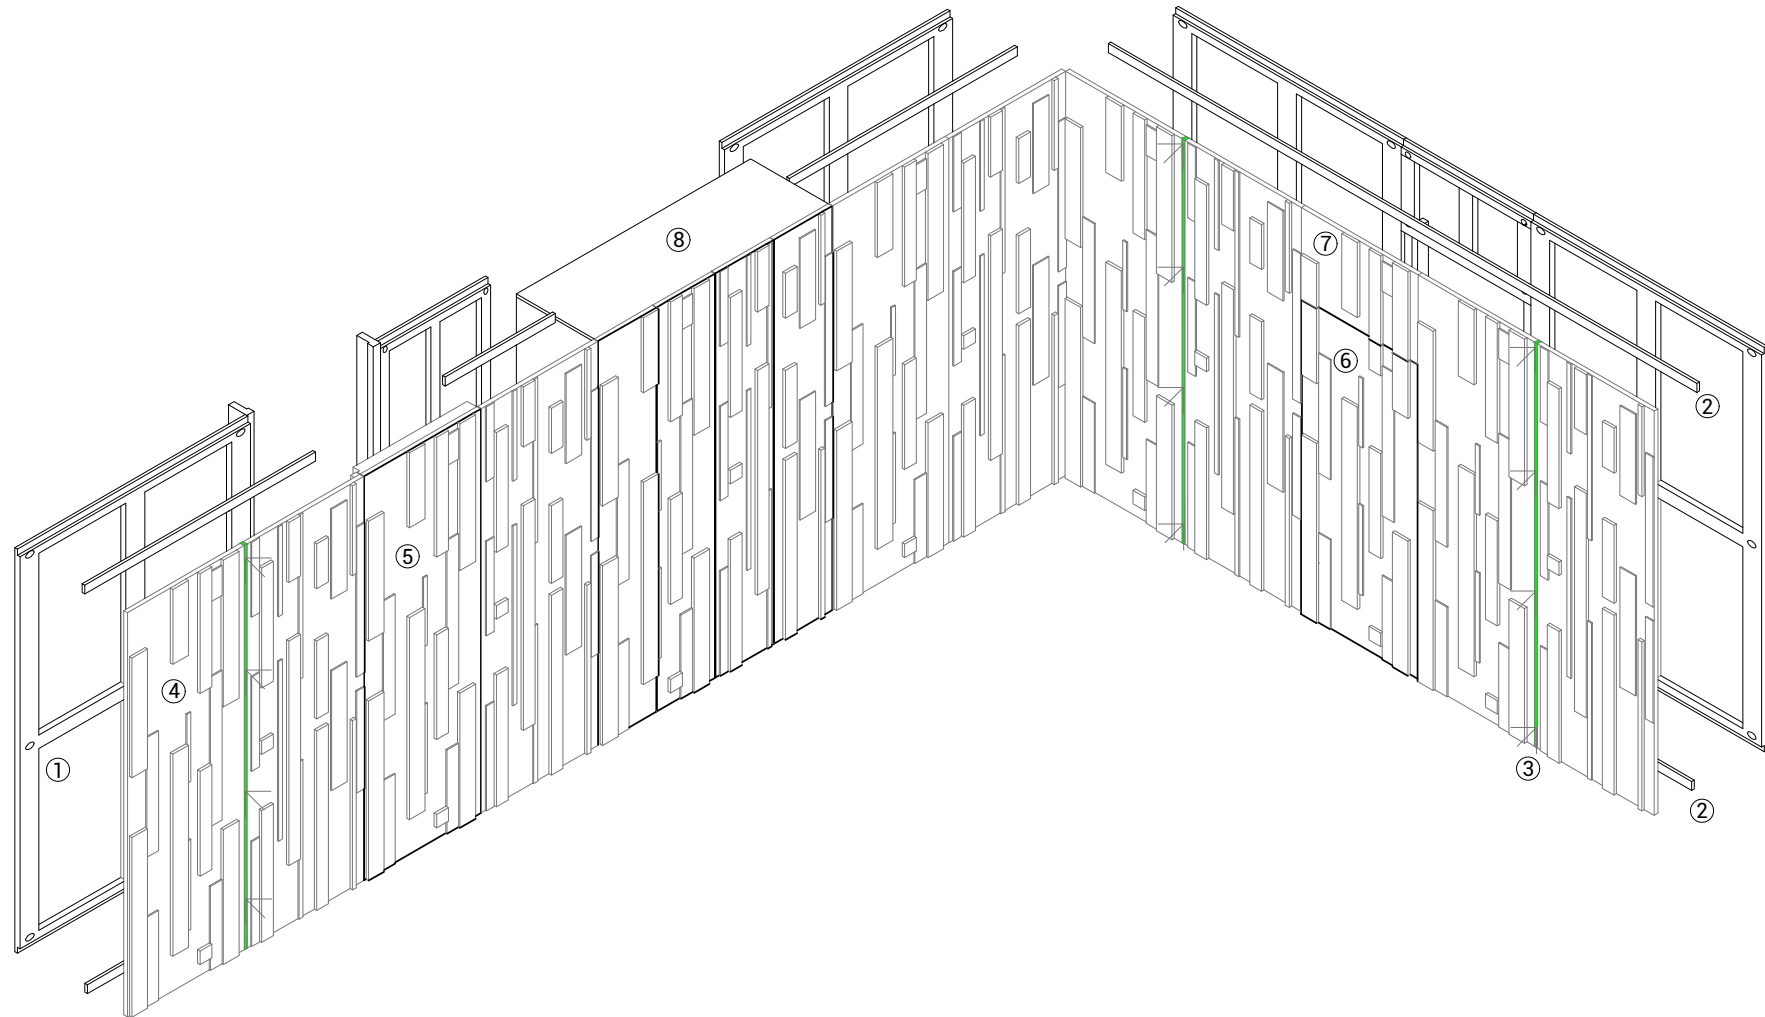

Clean stains while they are still fresh.

All products are made with respect for the mankind and the environment.

LEGENDA · LEGEND

- | | |
|--|---|
| 1 - Controtelaio · Counterframe | 7 - Sopraporta · Decorative panel over the door |
| 2 - Profili di chiusura · Closing profiles | 8 - Armadio / Credenza · Wardrobe / Cupboard |
| 3 - Striscia LED verticale posizionata nello scuretto · Vertical strip LED placed in the shutter | |
| 4 - Pannelli decorativi · Decorative panels | |
| 5 - Porta a tutta altezza · Full height door | |
| 6 - Porta · Door | |